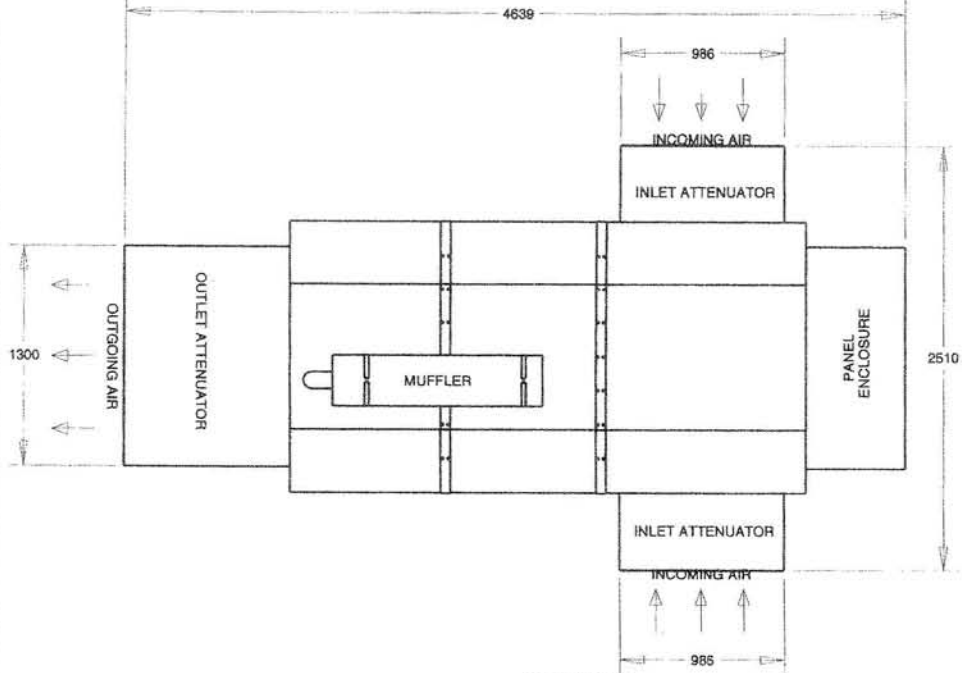

3m SOUND & WEATHER PROOF CANOPY

TOP VIEW

SIDE VIEW

BACK VIEW

NOTES:	
DRAWING TITLE: 250-450kVA SOUND & WEATHER PROOF CANOPY	
ENGINE MODEL:	
ALTERNATOR MODEL:	
RADIATOR MODEL:	
PANEL MODEL:	
CANOPY MODEL: CAN-3000	
GENSET WEIGHT: 4500kg (DRY WEIGHT)	
DRAWN BY:	CHECKED BY:
D. VD LINDE	
SCALE:	DATE:
1:30 @ A3	20/02/08