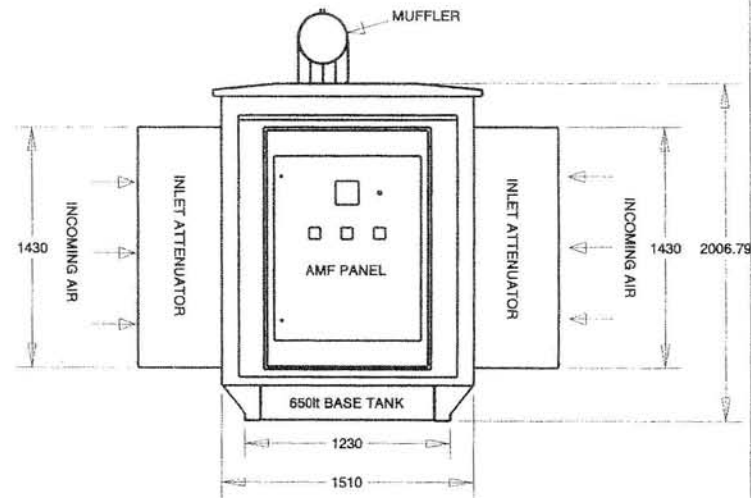

3m SOUND & WEATHER PROOF CANOPY

TOP VIEW

SIDE VIEW

BACK VIEW

NOTES:	
DRAWING TITLE: 250-450kVA SOUND & WEATHER PROOF CANOPY	
ENGINE MODEL:	
ALTERNATOR MODEL:	
RADIATOR MODEL:	
PANEL MODEL:	
CANOPY MODEL: CAN-3000	
GENSET WEIGHT: 4500kg (DRY WEIGHT)	
DRAWN BY:	CHECKED BY:
D. VD LINDE	
SCALE:	DATE:
1:30 @ A3	20/02/08