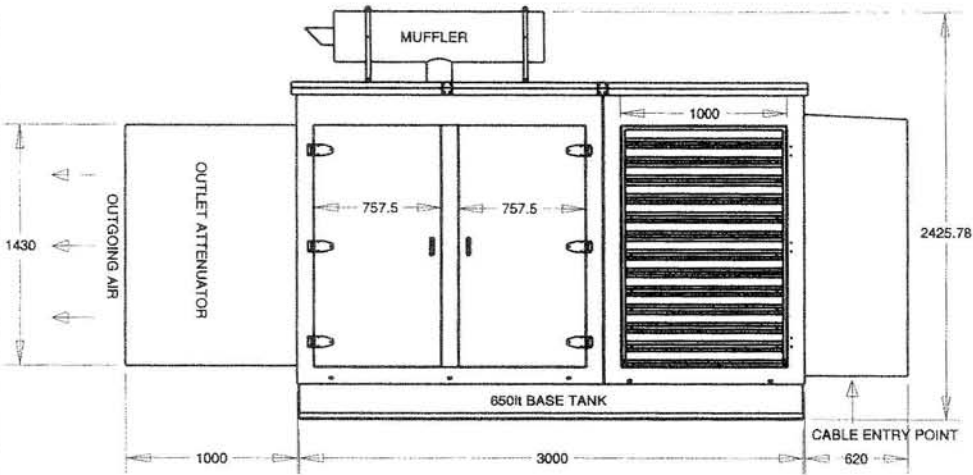

3m SOUND & WEATHER PROOF CANOPY

TOP VIEW

SIDE VIEW

BACK VIEW

NOTES:	
DRAWING TITLE: 250-450kVA SOUND & WEATHER PROOF CANOPY	
ENGINE MODEL:	
ALTERNATOR MODEL:	
RADIATOR MODEL:	
PANEL MODEL:	
CANOPY MODEL: CAN-3000	
GENSET WEIGHT: 4500kg (DRY WEIGHT)	
DRAWN BY:	CHECKED BY:
D. VD LINDE	
SCALE:	DATE:
1:30 @ A3	20/02/08